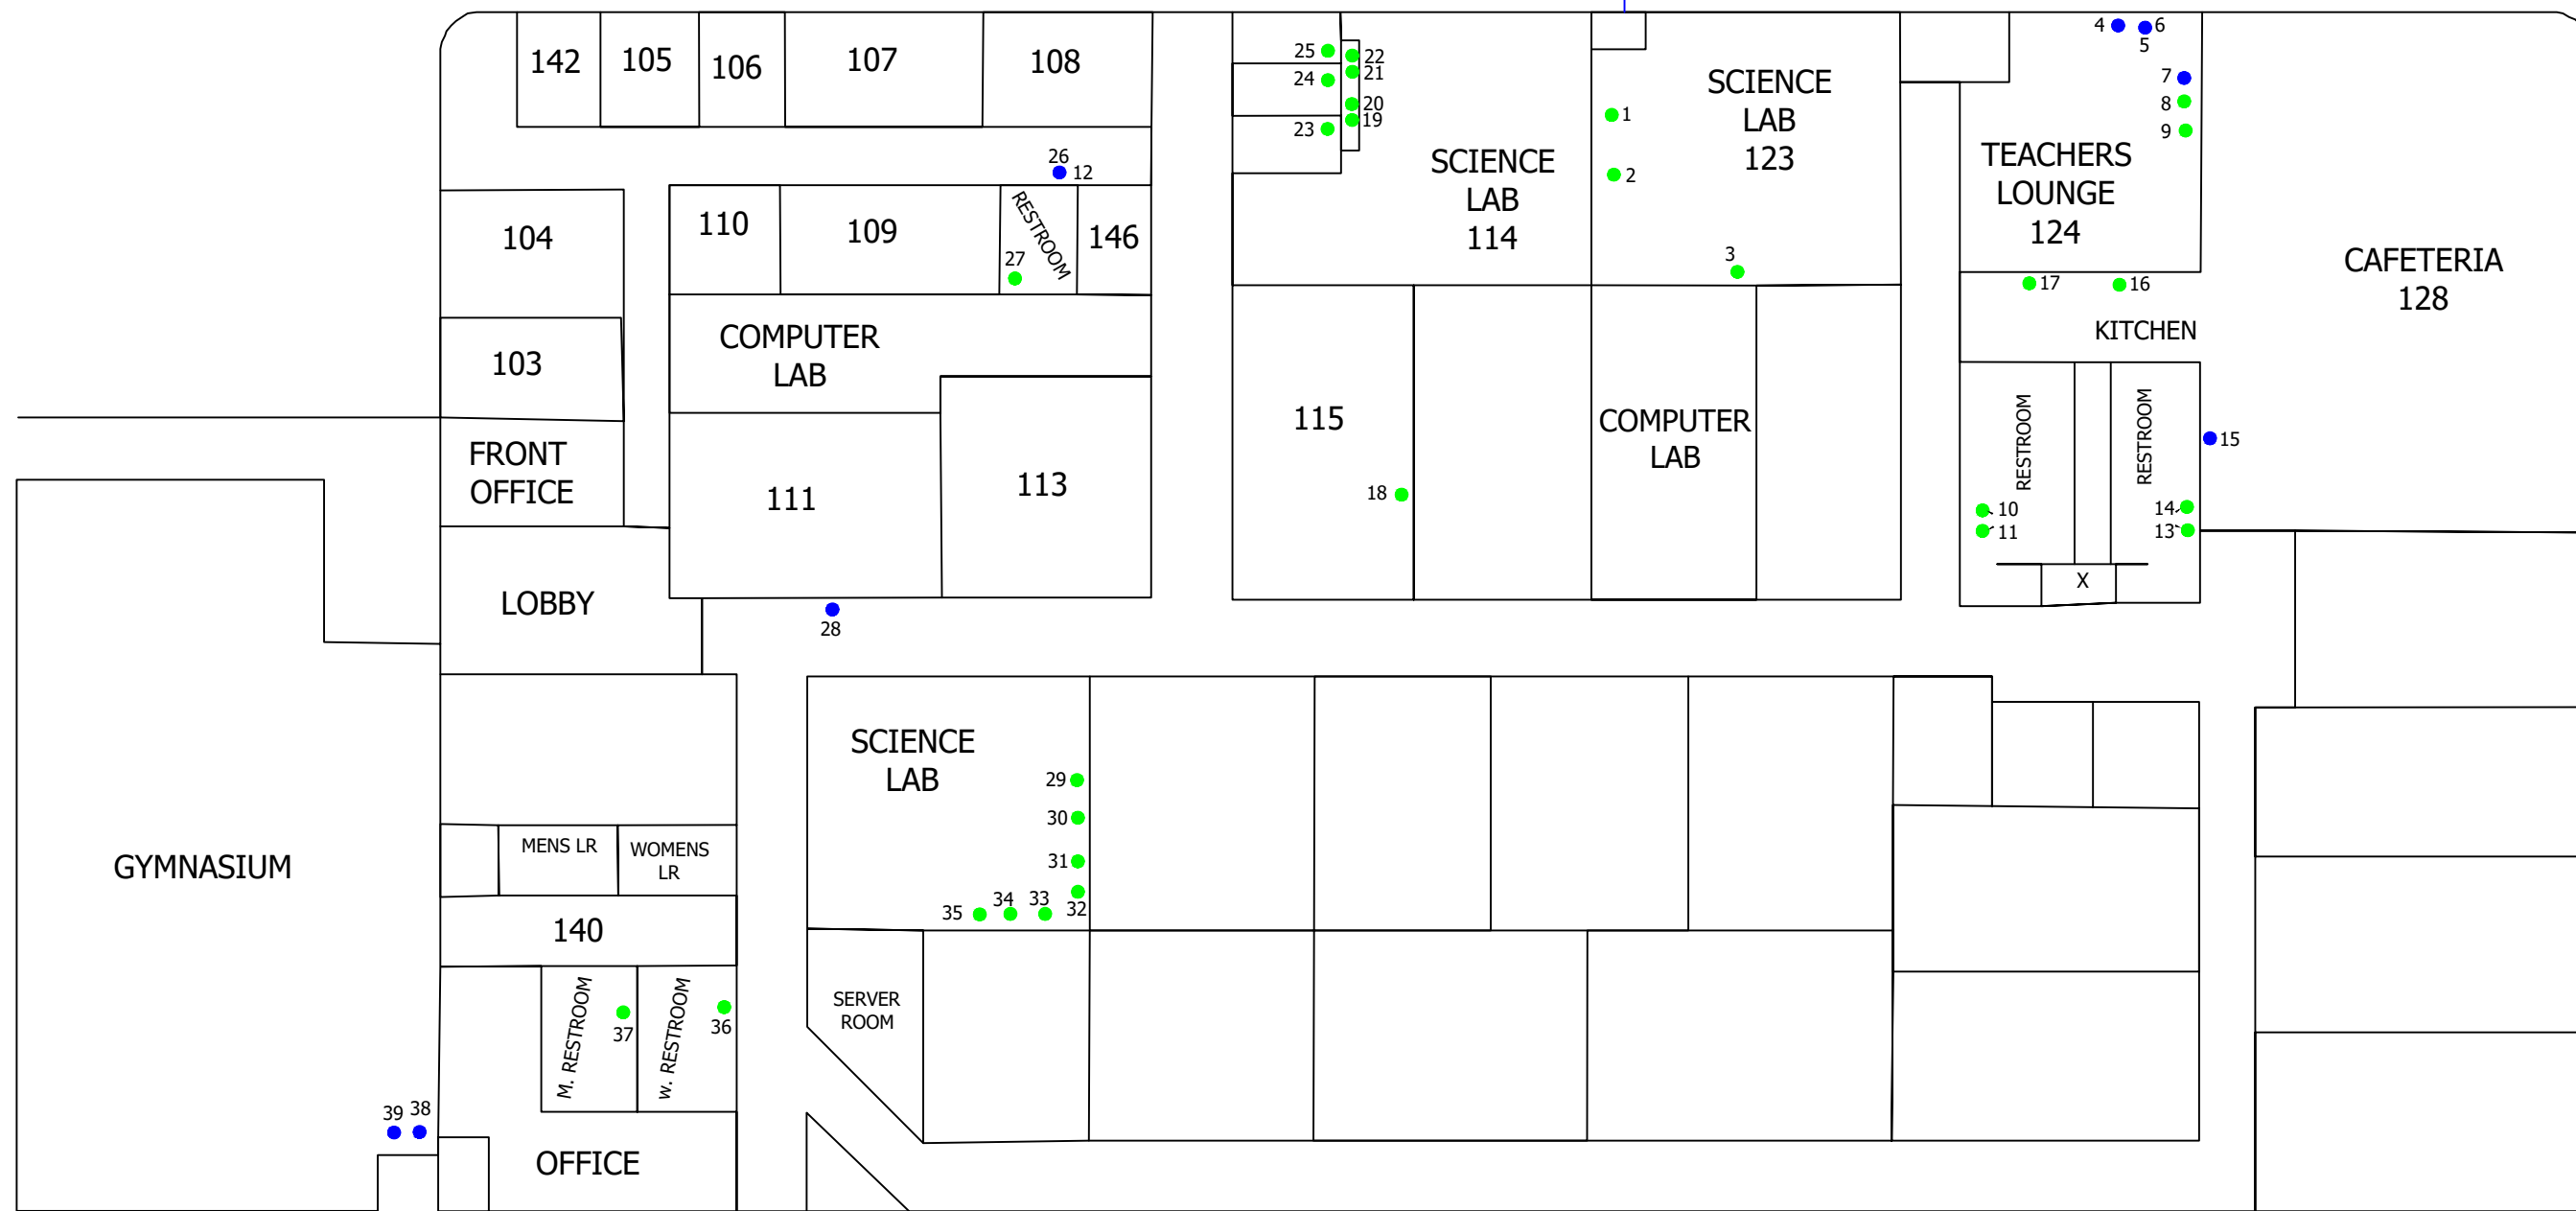

# FRONTIER SCHOOL OF EXCELLENCE

WATER ENTERS BUILDING

### LEGEND

APPROXIMATE OUTLET LOCATIONS:		BF	BATHROOM FAUCET
●	OUTLET (FAUCET)	CF	CLASSROOM FAUCET
●	OUTLET (DRINKING WATER)	SF	SHOWER FAUCET
●	NON-OPERATIONAL OUTLET	DW	DRINKING WATER
X	JANITORS FAUCET	#	SAMPLE LOCATION

FIGURE  
**1**